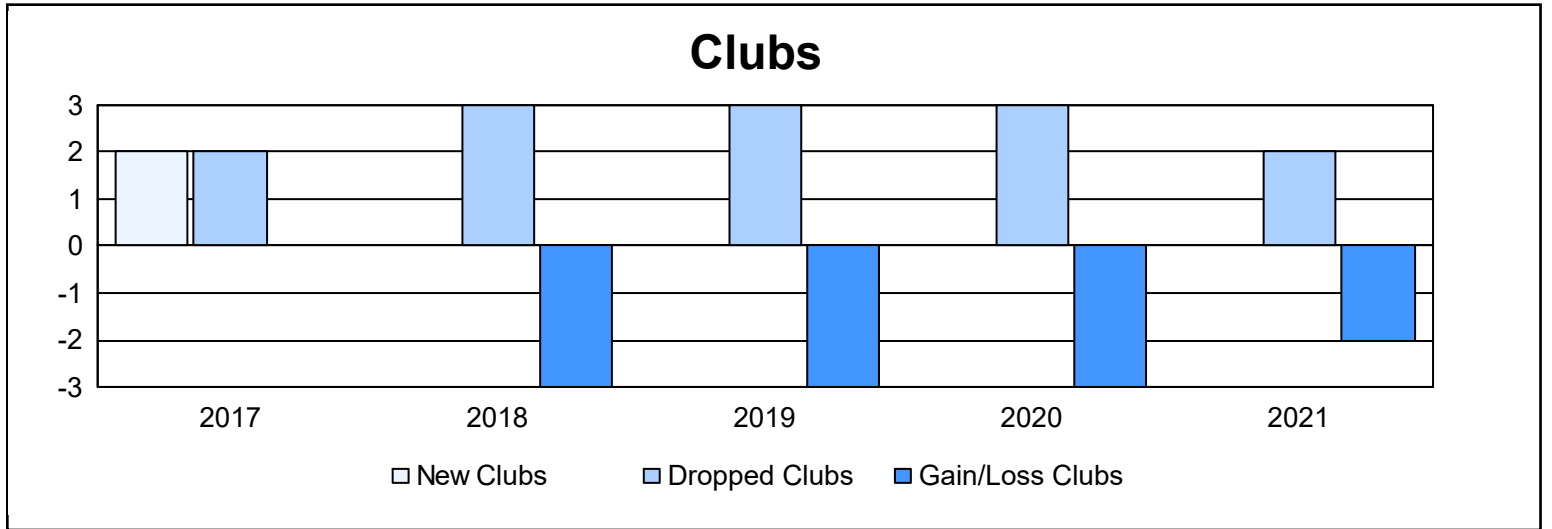

Year	New Clubs	Dropped Clubs	Gain/ Loss Clubs	New Members	Charter Members	Reinstate Members	Transfer Members	Total Member Added	Total Members Dropped	Gain/ Loss Members
2016-2017	2	2	0	104	60	18	6	188	222	-34
2017-2018	0	3	-3	130	5	4	3	142	250	-108
2018-2019	0	3	-3	68	8	23	2	101	162	-61
2019-2020	0	3	-3	58	1	10	2	71	162	-91
2020-2021	0	2	-2	42	1	33	2	78	161	-83
<b>Average</b>	<b>0</b>	<b>3</b>	<b>-2</b>	<b>80</b>	<b>15</b>	<b>18</b>	<b>3</b>	<b>116</b>	<b>191</b>	<b>-75</b>

### Membership Composition June 2021 Cumulative