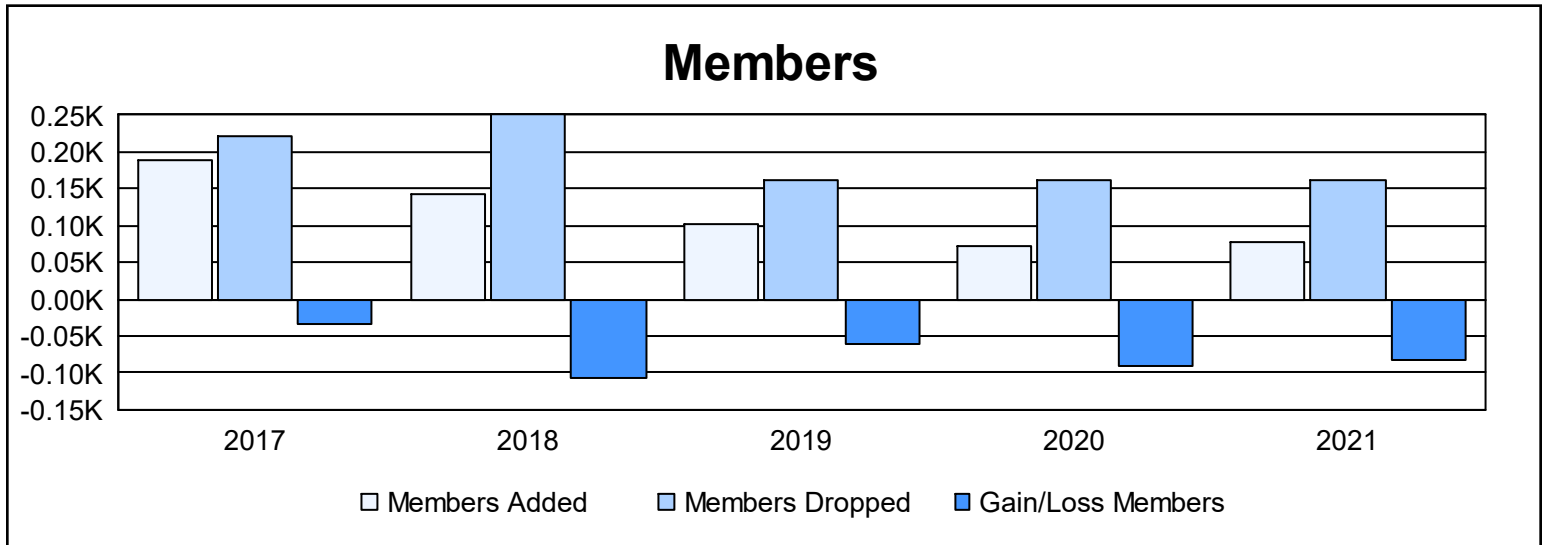

Year	New Clubs	Dropped Clubs	Gain/ Loss Clubs	New Members	Charter Members	Reinstate Members	Transfer Members	Total Member Added	Total Members Dropped	Gain/ Loss Members
2016-2017	2	2	0	104	60	18	6	188	222	-34
2017-2018	0	3	-3	130	5	4	3	142	250	-108
2018-2019	0	3	-3	68	8	23	2	101	162	-61
2019-2020	0	3	-3	58	1	10	2	71	162	-91
2020-2021	0	2	-2	42	1	33	2	78	161	-83
<b>Average</b>	<b>0</b>	<b>3</b>	<b>-2</b>	<b>80</b>	<b>15</b>	<b>18</b>	<b>3</b>	<b>116</b>	<b>191</b>	<b>-75</b>

### Membership Composition June 2021 Cumulative